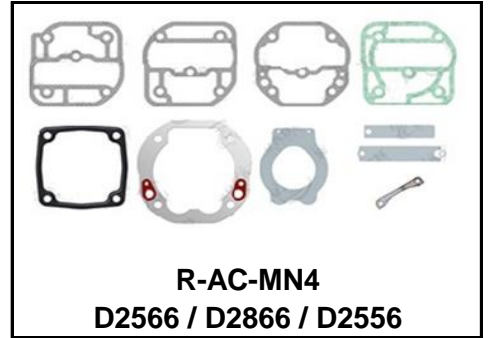

R-AC-MN4

D2566 / D2866 / D2556

MAN
A/COMP R/KIT
02.071.280
1200 080 100

CONSAN