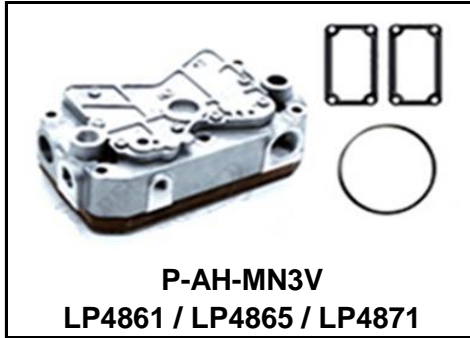

P-AH-MN3V
LP4861 / LP4865 / LP4871

MAN [CUMMINS]
A/COMP HEAD W/PLATE

25 18 50

VADEN