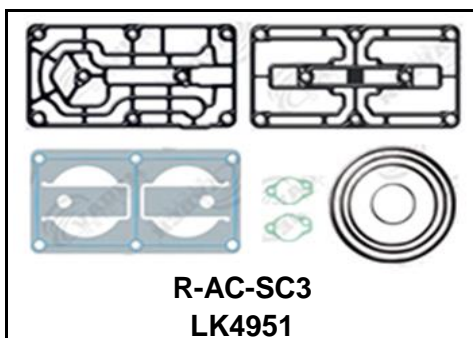

**R-AC-SC3
LK4951**

SCANIA P R SERIES
A/COMP R/KIT-86MM
SC1864986
1400 090 150

VADEN