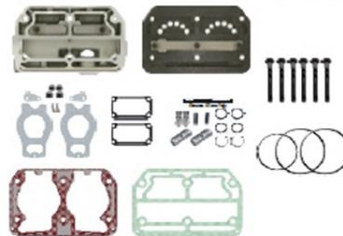

V/V FL10 / SC113  
A/COMP HEAD

14 03 10  
SC1315299

VADEN

**P-AC-VV3**  
**LP4825 / LP4829**

VOLVO FL10  
A/COMPRESSOR ASSY

II 15993000 / VV8150407  
14-50407

VADEN / ATEX

**P-ACP-VV7**  
**LP4825 / LP4829**